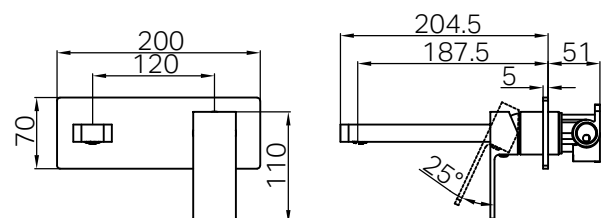

WM-060073

Temperature Rating

Min 1°C-Max 75°C

Pressure Rating

Min 150kpa-Max 500kpa

Features

- 35mm ceramic disc cartridge can be adjusted to control water temperature and flow control settings, saving energy
- Solid brass construction for longevity
- NEOPERL aerator with slim stream flow director
- Suitable for mains pressure installation
- Includes an additional non-restricting aerator for bath use.

Lead Free

- Dimensions are nominal measurements only.